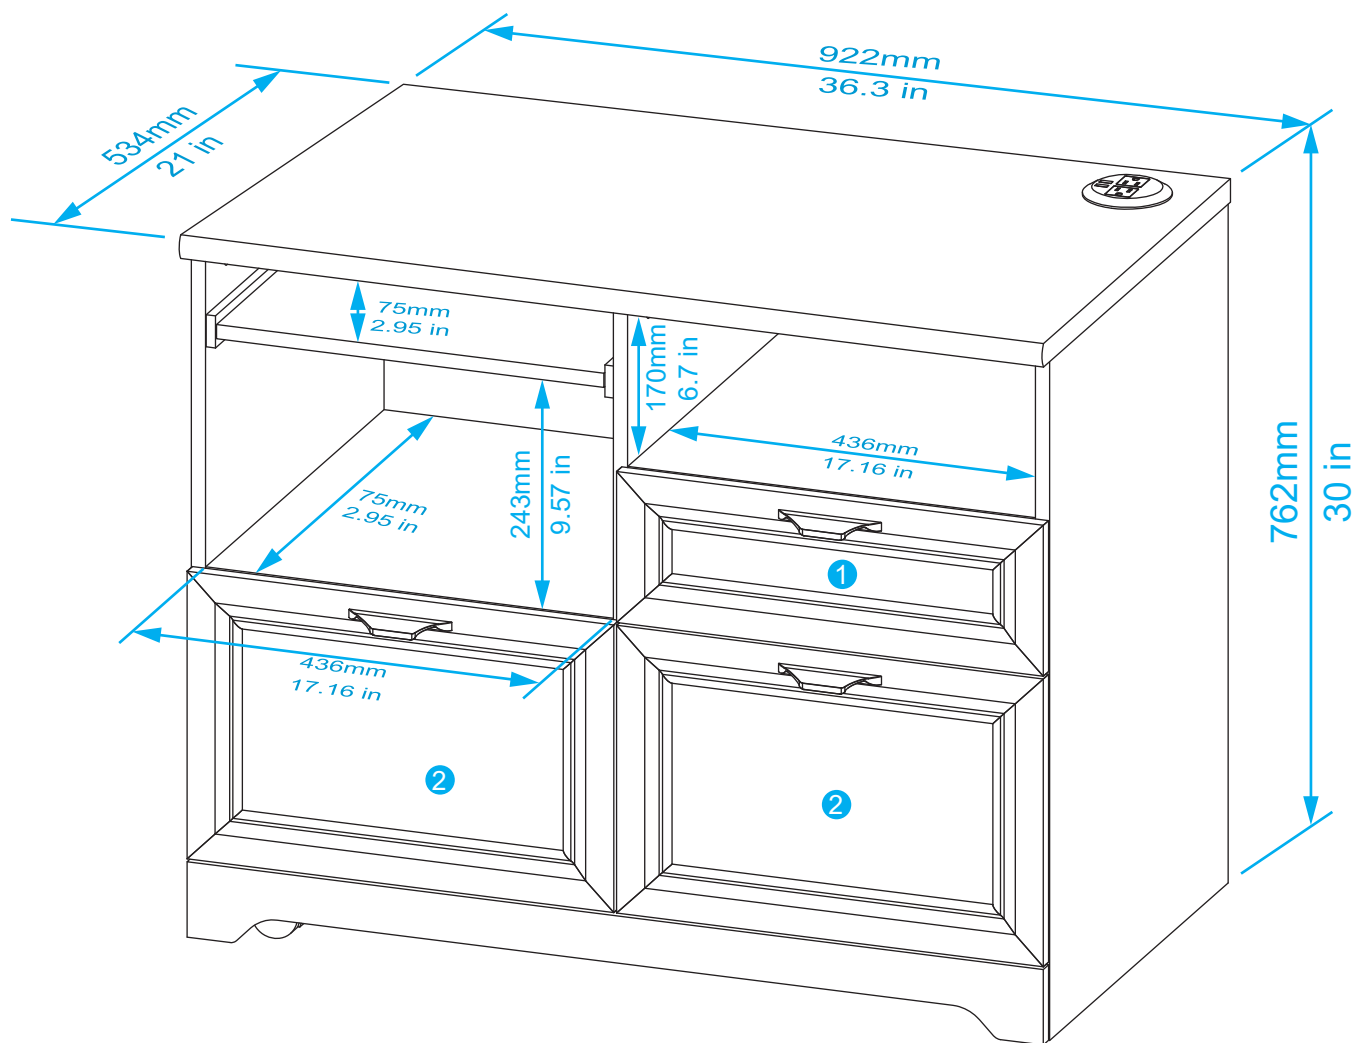

Magellan Tech Station 2.0

- SKU # 956822 Espresso Finished
- 695438 Cherry Finished
- 576264 Gray Finished
- 8672537 Blonde Ash Finished

1. Internal dimensions of the small drawer:
W 385mm * D 385mm * H 101mm (W 15.16 in * D 15.16 in * H 3.98 in)

2. Internal dimensions of the file drawers:
W 385mm * D 325mm * H 232mm (W 15.16 in * D 12.8 in * H 9.13 in)